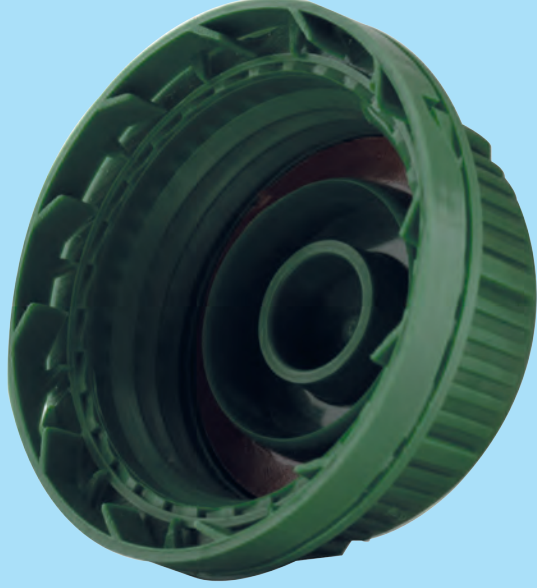

45MM KİLİTLİ KAPAK / 45 MM TAMPER EVIDENT CAP

ÇAP DIAMETER	KİLİT LOCK	CONTA GASKET	VENTİL VENT
45MM	VAR YES	PVC PVC